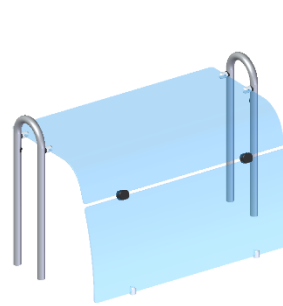

ENCLOSED GLASS GANTRIES

FEATURES:

- ✦ designed to work with DROP-IN equipment, self-service lines, buffets etc.
- ✦ made of tempered glass and polished stainless steel
- ✦ 6 mm tempered glass (curved glass gantries) and 8 mm tempered glass (squared glass gantries)
- ✦ 1-tier and 2-tier versions available
- ✦ two types of support available:
 - 60x32 mm oval support
 - Ø 25 mm round, double support
- ✦ gantries with efficient LED lighting
- ✦ gantries with halotherm infrared halogen lamps
- ✦ gantries with LED lighting or halotherm infrared halogen lamps:
 - power supply 230V
 - 2 m power supply cable 3x1,5 mm² without plug
- ✦ in 2-tier gantries the LED lighting or the halotherm infrared halogen lamps are mounted under the bottom shelf
- ✦ also available in a version **with side glass (DN3 models)**, in 2-tier gantries, the side glass is available only for the lower level
- ✦ the unit is designed for self-assembly

side glass in the gantry with curved glass

side glass in the gantry with squared glass

gantries with OVAL support

gantries with DOUBLE, ROUND support

DN2110-__CV
1-tier single **curved glass**
gantry

DN2310-__CV
2-tier single **curved glass**
gantry

DN2210-__CV
1-tier single **curved glass**
gantry

DN2410-__CV
2-tier single **curved glass**
gantry

DN2120-__CV
1-tier single **squared glass**
gantry

DN2320-__CV
2-tier single **squared glass**
gantry

DN2220-__CV
1-tier single **squared glass**
gantry