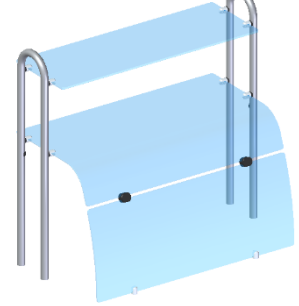

ENCLOSED GLASS GANTRIES

FEATURES:

- ✦ designed to work with DROP-IN equipment, self-service lines, buffets etc.
- ✦ made of tempered glass and polished stainless steel
- ✦ 6 mm tempered glass (curved glass gantries) and 8 mm tempered glass (squared glass gantries)
- ✦ 1-tier and 2-tier versions available
- ✦ two types of support available:
 - 60x32 mm oval support
 - Ø 25 mm round, double support
- ✦ gantries with efficient LED lighting
- ✦ gantries with halotherm infrared halogen lamps
- ✦ gantries with LED lighting or halotherm infrared halogen lamps:
 - power supply 230V
 - 2 m power supply cable 3x1,5 mm² without plug
- ✦ in 2-tier gantries the LED lighting or the halotherm infrared halogen lamps are mounted under the bottom shelf
- ✦ also available in a version **with side glass (DN3 models)**, in 2-tier gantries, the side glass is available only for the lower level
- ✦ the unit is designed for self-assembly

side glass in the gantry with curved glass

side glass in the gantry with squared glass

gantries with OVAL support

gantries with DOUBLE, ROUND support

DN2110-__CV
1-tier single **curved glass**
gantry

DN2310-__CV
2-tier single **curved glass**
gantry

DN2210-__CV
1-tier single **curved glass**
gantry

DN2410-__CV
2-tier single **curved glass**
gantry

DN2120-__CV
1-tier single **squared glass**
gantry

DN2320-__CV
2-tier single **squared glass**
gantry

DN2220-__CV
1-tier single **squared glass**
gantry