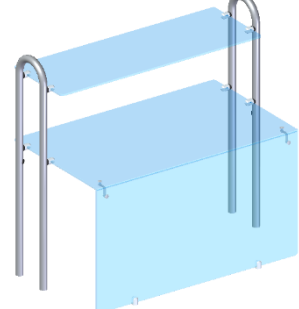

DN2210-__CV
1-tier single **curved glass**
gantry

DN2410-__CV
2-tier single **curved glass**
gantry

DN2120-__CV
1-tier single **squared glass**
gantry

DN2320-__CV
2-tier single **squared glass**
gantry

DN2220-__CV
1-tier single **squared glass**
gantry

DN2420-__CV
2-tier single **squared glass**
gantry

TECHNICAL DATA:

		width [mm]	neutral	LED lighting	halotherm infrared halogen lamps		
			model	model	power [W]	model	power [W]
CURVED glass	 	842	DN2110-084CV	DN2111-084CV	9	DN2112-084CV	400
		1172	DN2110-117CV	DN2111-117CV	14	DN2112-117CV	600
		1492	DN2110-149CV	DN2111-149CV	18	DN2112-149CV	800
	 	842	DN2310-084CV	DN2311-084CV	9	DN2312-084CV	400
		1172	DN2310-117CV	DN2311-117CV	14	DN2312-117CV	600
		1492	DN2310-149CV	DN2311-149CV	18	DN2312-149CV	800
	 	835	DN2210-084CV	DN2211-084CV	9	DN2212-084CV	400
		1165	DN2210-117CV	DN2211-117CV	14	DN2212-117CV	600
		1485	DN2210-149CV	DN2211-149CV	18	DN2212-149CV	800
 	835	DN2410-084CV	DN2411-084CV	9	DN2412-084CV	400	
	1165	DN2410-117CV	DN2411-117CV	14	DN2412-117CV	600	
	1485	DN2410-149CV	DN2411-149CV	18	DN2412-149CV	800	
SQUARED glass	 	842	DN2120-084CV	DN2121-084CV	9	DN2122-084CV	400
		1172	DN2120-117CV	DN2121-117CV	14	DN2122-117CV	600
		1492	DN2120-149CV	DN2121-149CV	18	DN2122-149CV	800
	 	842	DN2320-084CV	DN2321-084CV	9	DN2322-084CV	400
		1172	DN2320-117CV	DN2321-117CV	14	DN2322-117CV	600
		1492	DN2320-149CV	DN2321-149CV	18	DN2322-149CV	800
	 	835	DN2220-084CV	DN2221-084CV	9	DN2222-084CV	400
		1165	DN2220-117CV	DN2221-117CV	14	DN2222-117CV	600
		1485	DN2220-149CV	DN2221-149CV	18	DN2222-149CV	800
	 	835	DN2420-084CV	DN2421-084CV	9	DN2422-084CV	400
		1165	DN2420-117CV	DN2421-117CV	14	DN2422-117CV	600
		1485	DN2420-149CV	DN2421-149CV	18	DN2422-149CV	800