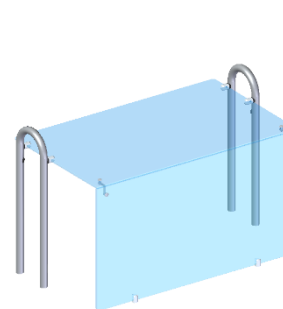

ENCLOSED GLASS GANTRIES

FEATURES:

- ✦ designed to work with DROP-IN equipment, self-service lines, buffets etc.
- ✦ made of tempered glass and polished stainless steel
- ✦ 6 mm tempered glass (curved glass gantries) and 8 mm tempered glass (squared glass gantries)
- ✦ 1-tier and 2-tier versions available
- ✦ two types of support available:
 - 60x32 mm oval support
 - Ø 25 mm round, double support
- ✦ gantries with efficient LED lighting
- ✦ gantries with halotherm infrared halogen lamps
- ✦ gantries with LED lighting or halotherm infrared halogen lamps:
 - power supply 230V
 - 2 m power supply cable 3x1,5 mm² without plug
- ✦ in 2-tier gantries the LED lighting or the halotherm infrared halogen lamps are mounted under the bottom shelf
- ✦ also available in a version **with side glass (DN3 models)**, in 2-tier gantries, the side glass is available only for the lower level
- ✦ the unit is designed for self-assembly

DN2210-__CV
1-tier single **curved glass**
gantry

DN2410-__CV
2-tier single **curved glass**
gantry

DN2120-__CV
1-tier single **squared glass**
gantry

DN2320-__CV
2-tier single **squared glass**
gantry

DN2220-__CV
1-tier single **squared glass**
gantry