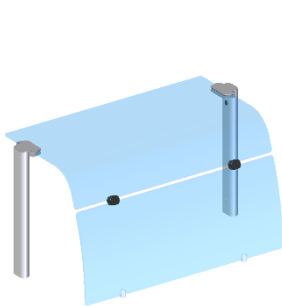

ENCLOSED GLASS GANTRIES

FEATURES:

- ✦ designed to work with DROP-IN equipment, self-service lines, buffets etc.
- ✦ made of tempered glass and polished stainless steel
- ✦ 6 mm tempered glass (curved glass gantries) and 8 mm tempered glass (squared glass gantries)
- ✦ 1-tier and 2-tier versions available
- ✦ two types of support available:
 - 60x32 mm oval support
 - Ø 25 mm round, double support
- ✦ gantries with efficient LED lighting
- ✦ gantries with halotherm infrared halogen lamps
- ✦ gantries with LED lighting or halotherm infrared halogen lamps:
 - power supply 230V
 - 2 m power supply cable 3x1,5 mm² without plug
- ✦ in 2-tier gantries the LED lighting or the halotherm infrared halogen lamps are mounted under the bottom shelf
- ✦ also available in a version **with side glass (DN3 models)**, in 2-tier gantries, the side glass is available only for the lower level
- ✦ the unit is designed for self-assembly

side glass in the gantry with curved glass

side glass in the gantry with squared glass

gantries with OVAL support

gantries with DOUBLE, ROUND support

DN2110-__CV
1-tier single **curved glass**
gantry

DN2310-__CV
2-tier single **curved glass**
gantry

DN2210-__CV
1-tier single **curved glass**
gantry

DN2410-__CV
2-tier single **curved glass**
gantry

DN2120-__CV
1-tier single **squared glass**
gantry

DN2320-__CV
2-tier single **squared glass**
gantry

DN2220-__CV
1-tier single **squared glass**
gantry