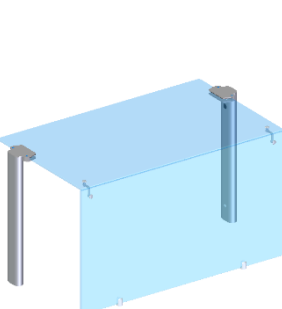

DN2120-__CV
1-tier single **squared glass**
gantry