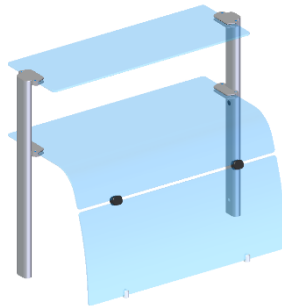

ENCLOSED GLASS GANTRIES

FEATURES:

- ✦ designed to work with DROP-IN equipment, self-service lines, buffets etc.
- ✦ made of tempered glass and polished stainless steel
- ✦ 6 mm tempered glass (curved glass gantries) and 8 mm tempered glass (squared glass gantries)
- ✦ 1-tier and 2-tier versions available
- ✦ two types of support available:
 - 60x32 mm oval support
 - Ø 25 mm round, double support
- ✦ gantries with efficient LED lighting
- ✦ gantries with halotherm infrared halogen lamps
- ✦ gantries with LED lighting or halotherm infrared halogen lamps:
 - power supply 230V
 - 2 m power supply cable 3x1,5 mm² without plug
- ✦ in 2-tier gantries the LED lighting or the halotherm infrared halogen lamps are mounted under the bottom shelf
- ✦ also available in a version **with side glass (DN3 models)**, in 2-tier gantries, the side glass is available only for the lower level
- ✦ the unit is designed for self-assembly

side glass in the gantry with curved glass

side glass in the gantry with squared glass

gantries with OVAL support

gantries with DOUBLE, ROUND support

DN2110-__CV
1-tier single **curved glass**
gantry

DN2310-__CV
2-tier single **curved glass**
gantry