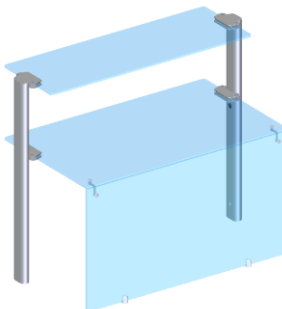

DN2320-__CV
2-tier single **squared glass**
gantry