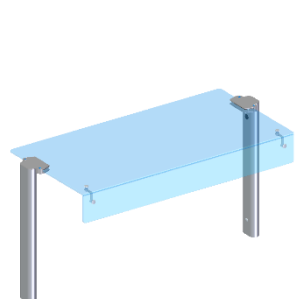

GLASS GANTRIES

FEATURES:

- ✦ designed to work with DROP-IN equipment, self-service lines, buffets etc.
- ✦ made of tempered glass and polished stainless steel
- ✦ 6 mm tempered glass (curved glass gantries) and 8 mm tempered glass (squared glass gantries)
- ✦ 1-tier and 2-tier versions available
- ✦ two types of support available:
 - 60x32 mm oval support
 - Ø 25 mm round, double support
- ✦ gantries with efficient LED lighting
- ✦ gantries with halotherm infrared halogen lamps
- ✦ gantries with LED lighting or halotherm infrared halogen lamps:
 - power supply 230V
 - 2 m power supply cable 3x1,5 mm² without plug
- ✦ in 2-tier gantries the LED lighting or the halotherm infrared halogen lamps are mounted under the bottom shelf
- ✦ the unit is designed for self-assembly

gantries with **OVAL** support

DN1110-__BV
1-tier single **curved glass**
gantry

DN1310-__BV
2-tier single **curved glass**
gantry

DN1120-__BV
1-tier single **squared glass**
gantry

DN1320-__BV
2-tier single **squared glass**
gantry

gantries with **DOUBLE, ROUND** support

DN1210-__BV
1-tier single **curved glass**
gantry

DN1410-__BV
2-tier single **curved glass**
gantry

DN1220-__BV
1-tier single **squared glass**
gantry

DN1420-__BV
2-tier single **squared glass**
gantry