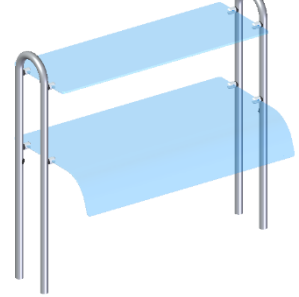

GLASS GANTRIES

FEATURES:

- ✦ designed to work with DROP-IN equipment, self-service lines, buffets etc.
- ✦ made of tempered glass and polished stainless steel
- ✦ 6 mm tempered glass (curved glass gantries) and 8 mm tempered glass (squared glass gantries)
- ✦ 1-tier and 2-tier versions available
- ✦ two types of support available:
 - 60x32 mm oval support
 - Ø 25 mm round, double support
- ✦ gantries with efficient LED lighting
- ✦ gantries with halotherm infrared halogen lamps
- ✦ gantries with LED lighting or halotherm infrared halogen lamps:
 - power supply 230V
 - 2 m power supply cable 3x1,5 mm² without plug
- ✦ in 2-tier gantries the LED lighting or the halotherm infrared halogen lamps are mounted under the bottom shelf
- ✦ the unit is designed for self-assembly

gantries with **OVAL** support

DN1110-__BV
1-tier single **curved glass**
gantry

DN1310-__BV
2-tier single **curved glass**
gantry

DN1120-__BV
1-tier single **squared glass**
gantry

DN1320-__BV
2-tier single **squared glass**
gantry

gantries with **DOUBLE, ROUND** support

DN1210-__BV
1-tier single **curved glass**
gantry

DN1410-__BV
2-tier single **curved glass**
gantry

DN1220-__BV
1-tier single **squared glass**
gantry

DN1420-__BV
2-tier single **squared glass**
gantry