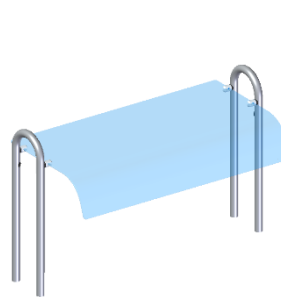

GLASS GANTRIES

FEATURES:

- ✦ designed to work with DROP-IN equipment, self-service lines, buffets etc.
- ✦ made of tempered glass and polished stainless steel
- ✦ 6 mm tempered glass (curved glass gantries) and 8 mm tempered glass (squared glass gantries)
- ✦ 1-tier and 2-tier versions available
- ✦ two types of support available:
 - 60x32 mm oval support
 - Ø 25 mm round, double support
- ✦ gantries with efficient LED lighting
- ✦ gantries with halotherm infrared halogen lamps
- ✦ gantries with LED lighting or halotherm infrared halogen lamps:
 - power supply 230V
 - 2 m power supply cable 3x1,5 mm² without plug
- ✦ in 2-tier gantries the LED lighting or the halotherm infrared halogen lamps are mounted under the bottom shelf
- ✦ the unit is designed for self-assembly

gantries with **OVAL** support

DN1110-__BV
1-tier single **curved glass**
gantry

DN1310-__BV
2-tier single **curved glass**
gantry

DN1120-__BV
1-tier single **squared glass**
gantry

DN1320-__BV
2-tier single **squared glass**
gantry

gantries with **DOUBLE, ROUND** support

DN1210-__BV
1-tier single **curved glass**
gantry

DN1410-__BV
2-tier single **curved glass**
gantry

DN1220-__BV
1-tier single **squared glass**
gantry

DN1420-__BV
2-tier single **squared glass**
gantry