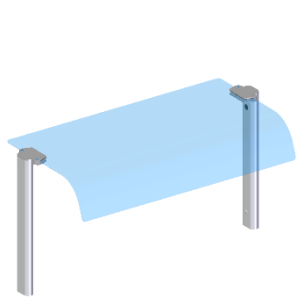

GLASS GANTRIES

FEATURES:

- ✦ designed to work with DROP-IN equipment, self-service lines, buffets etc.
- ✦ made of tempered glass and polished stainless steel
- ✦ 6 mm tempered glass (curved glass gantries) and 8 mm tempered glass (squared glass gantries)
- ✦ 1-tier and 2-tier versions available
- ✦ two types of support available:
 - 60x32 mm oval support
 - Ø 25 mm round, double support
- ✦ gantries with efficient LED lighting
- ✦ gantries with halotherm infrared halogen lamps
- ✦ gantries with LED lighting or halotherm infrared halogen lamps:
 - power supply 230V
 - 2 m power supply cable 3x1,5 mm² without plug
- ✦ in 2-tier gantries the LED lighting or the halotherm infrared halogen lamps are mounted under the bottom shelf
- ✦ the unit is designed for self-assembly

gantries with **OVAL** support

DN1110-__BV
1-tier single **curved glass**
gantry

DN1310-__BV
2-tier single **curved glass**
gantry

DN1120-__BV
1-tier single **squared glass**
gantry

DN1320-__BV
2-tier single **squared glass**
gantry

gantries with **DOUBLE, ROUND** support

DN1210-__BV
1-tier single **curved glass**
gantry

DN1410-__BV
2-tier single **curved glass**
gantry

DN1220-__BV
1-tier single **squared glass**
gantry

DN1420-__BV
2-tier single **squared glass**
gantry