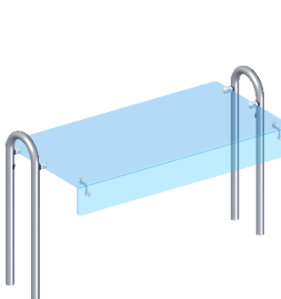

GLASS GANTRIES

FEATURES:

- ✦ designed to work with DROP-IN equipment, self-service lines, buffets etc.
- ✦ made of tempered glass and polished stainless steel
- ✦ 6 mm tempered glass (curved glass gantries) and 8 mm tempered glass (squared glass gantries)
- ✦ 1-tier and 2-tier versions available
- ✦ two types of support available:
 - 60x32 mm oval support
 - Ø 25 mm round, double support
- ✦ gantries with efficient LED lighting
- ✦ gantries with halotherm infrared halogen lamps
- ✦ gantries with LED lighting or halotherm infrared halogen lamps:
 - power supply 230V
 - 2 m power supply cable 3x1,5 mm² without plug
- ✦ in 2-tier gantries the LED lighting or the halotherm infrared halogen lamps are mounted under the bottom shelf
- ✦ the unit is designed for self-assembly

gantries with **OVAL** support

DN1110-__BV
1-tier single **curved glass**
gantry

DN1310-__BV
2-tier single **curved glass**
gantry

DN1120-__BV
1-tier single **squared glass**
gantry

DN1320-__BV
2-tier single **squared glass**
gantry

gantries with **DOUBLE, ROUND** support

DN1210-__BV
1-tier single **curved glass**
gantry

DN1410-__BV
2-tier single **curved glass**
gantry

DN1220-__BV
1-tier single **squared glass**
gantry

DN1420-__BV
2-tier single **squared glass**
gantry