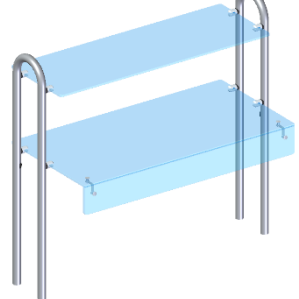

GLASS GANTRIES

FEATURES:

- ✦ designed to work with DROP-IN equipment, self-service lines, buffets etc.
- ✦ made of tempered glass and polished stainless steel
- ✦ 6 mm tempered glass (curved glass gantries) and 8 mm tempered glass (squared glass gantries)
- ✦ 1-tier and 2-tier versions available
- ✦ two types of support available:
 - 60x32 mm oval support
 - Ø 25 mm round, double support
- ✦ gantries with efficient LED lighting
- ✦ gantries with halotherm infrared halogen lamps
- ✦ gantries with LED lighting or halotherm infrared halogen lamps:
 - power supply 230V
 - 2 m power supply cable 3x1,5 mm² without plug
- ✦ in 2-tier gantries the LED lighting or the halotherm infrared halogen lamps are mounted under the bottom shelf
- ✦ the unit is designed for self-assembly

gantries with **DOUBLE, ROUND** support

DN1210-__BV
1-tier single **curved glass**
gantry

DN1410-__BV
2-tier single **curved glass**
gantry

DN1220-__BV
1-tier single **squared glass**
gantry

DN1420-__BV
2-tier single **squared glass**
gantry