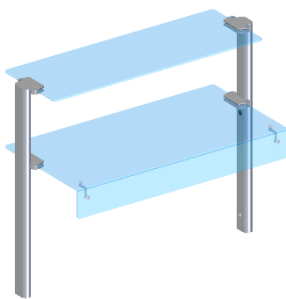

GLASS GANTRIES

FEATURES:

- ✦ designed to work with DROP-IN equipment, self-service lines, buffets etc.
- ✦ made of tempered glass and polished stainless steel
- ✦ 6 mm tempered glass (curved glass gantries) and 8 mm tempered glass (squared glass gantries)
- ✦ 1-tier and 2-tier versions available
- ✦ two types of support available:
 - 60x32 mm oval support
 - Ø 25 mm round, double support
- ✦ gantries with efficient LED lighting
- ✦ gantries with halotherm infrared halogen lamps
- ✦ gantries with LED lighting or halotherm infrared halogen lamps:
 - power supply 230V
 - 2 m power supply cable 3x1,5 mm² without plug
- ✦ in 2-tier gantries the LED lighting or the halotherm infrared halogen lamps are mounted under the bottom shelf
- ✦ the unit is designed for self-assembly

gantries with **OVAL** support

DN1110-__BV
1-tier single **curved glass**
gantry

DN1310-__BV
2-tier single **curved glass**
gantry

DN1120-__BV
1-tier single **squared glass**
gantry

DN1320-__BV
2-tier single **squared glass**
gantry

gantries with **DOUBLE, ROUND** support

DN1210-__BV
1-tier single **curved glass**
gantry

DN1410-__BV
2-tier single **curved glass**
gantry

DN1220-__BV
1-tier single **squared glass**
gantry

DN1420-__BV
2-tier single **squared glass**
gantry