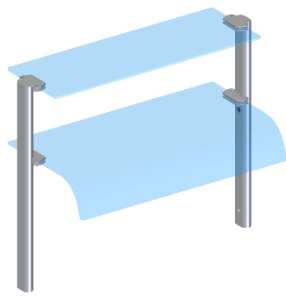

GLASS GANTRIES

FEATURES:

- ✦ designed to work with DROP-IN equipment, self-service lines, buffets etc.
- ✦ made of tempered glass and polished stainless steel
- ✦ 6 mm tempered glass (curved glass gantries) and 8 mm tempered glass (squared glass gantries)
- ✦ 1-tier and 2-tier versions available
- ✦ two types of support available:
 - 60x32 mm oval support
 - Ø 25 mm round, double support
- ✦ gantries with efficient LED lighting
- ✦ gantries with halotherm infrared halogen lamps
- ✦ gantries with LED lighting or halotherm infrared halogen lamps:
 - power supply 230V
 - 2 m power supply cable 3x1,5 mm² without plug
- ✦ in 2-tier gantries the LED lighting or the halotherm infrared halogen lamps are mounted under the bottom shelf
- ✦ the unit is designed for self-assembly

gantries with **OVAL** support

DN1110-__BV
1-tier single **curved glass**
gantry

DN1310-__BV
2-tier single **curved glass**
gantry

DN1120-__BV
1-tier single **squared glass**
gantry

DN1320-__BV
2-tier single **squared glass**
gantry

gantries with **DOUBLE, ROUND** support

DN1210-__BV
1-tier single **curved glass**
gantry

DN1410-__BV
2-tier single **curved glass**
gantry

DN1220-__BV
1-tier single **squared glass**
gantry

DN1420-__BV
2-tier single **squared glass**
gantry